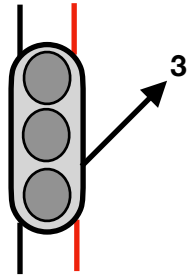

## ULTRASLIM 65 PROFILE

CLAMP

LED

WALL BAR

SIDE PROFILE  
WITH LID

PROFILE NO.	PROFILE NAME	PART NO.
1	CLAMP	SL65 10074
2	WALL BAR	SL65 10075
3	LED	SL66 10077
4	SIDE PROFILE	BODY SL65 10067M & LID SL65 10068M
5	DRIVER/ CONVERTER	SL65 10079(60W) - SL65 10080(100W)
6	BACKING SHEET	3 OPTIONS- ASK STAFF