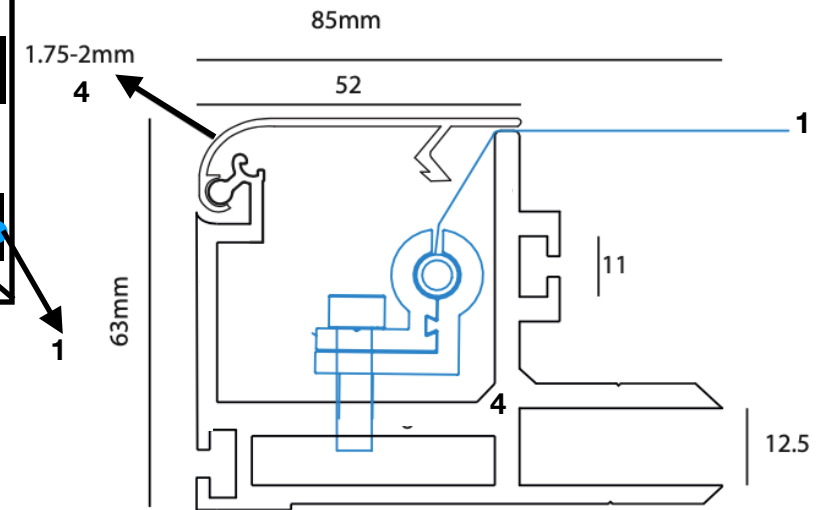

## ULTRASLIM 65 PROFILE

CLAMP

LED

WALL BAR

SIDE PROFILE  
WITH LID

PROFILE NO.	PROFILE NAME	PART NO.
1	CLAMP	SL65 10074
2	WALL BAR	SL65 10075
3	LED	SL66 10077
4	SIDE PROFILE	BODY SL65 10067M & LID SL65 10068M
5	DRIVER/ CONVERTER	SL65 10079(60W) - SL65 10080(100W)
6	BACKING SHEET	3 OPTIONS- ASK STAFF

# KSUK<sup>®</sup>

T 0121 783 0779, F 0121 783 1334

KSUK, Unit 6 Valepits Road, Garrets Green Industrial Estate, Birmingham, West Midlands, B33 0TD

DRAWING TITLE	ULTRASLIM 65
PRODUCT RANGE	ULTRASLIM
DATE	12/02/2021
PAPER	A4