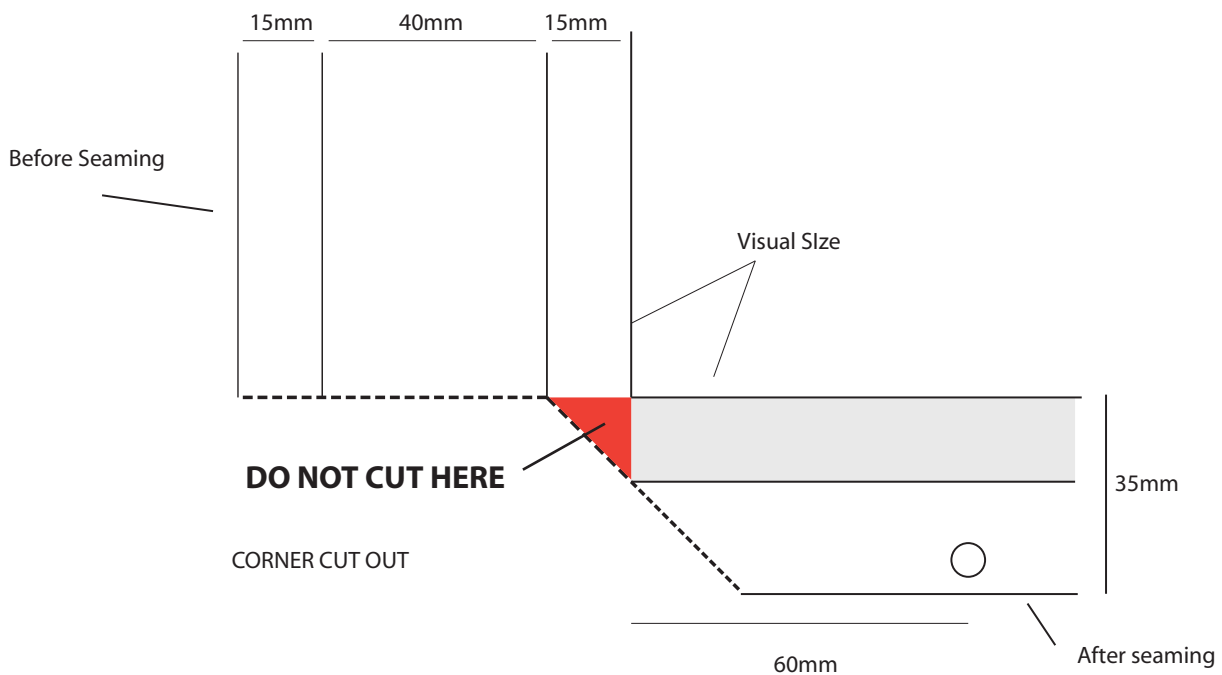

SPRINGFLEX 140/190/265

Designated box size is the manufactured frame size excluding lids

Visual Size	=	Frame Size
Bleed Size	=	Frame Size +25mm All Round
Trimmed Size	=	Frame Size + 140mm
Finished Size	=	Frame Size + 70mm

SPRINGFLEX 90

Designated box size is the manufactured frame size excluding lids

Visual Size	=	Frame Size +10mm
Bleed Size	=	Frame size + 25mm All Round
Trimmed Size	=	Frame Size + 150mm
Finished Size	=	Frame Size + 80mm

Punch Holes 60mm from each end.
 Up to 2999mm in Height 150mm Hole Centres all round
 3000mm and above in Height 100mm Hole Centres all round